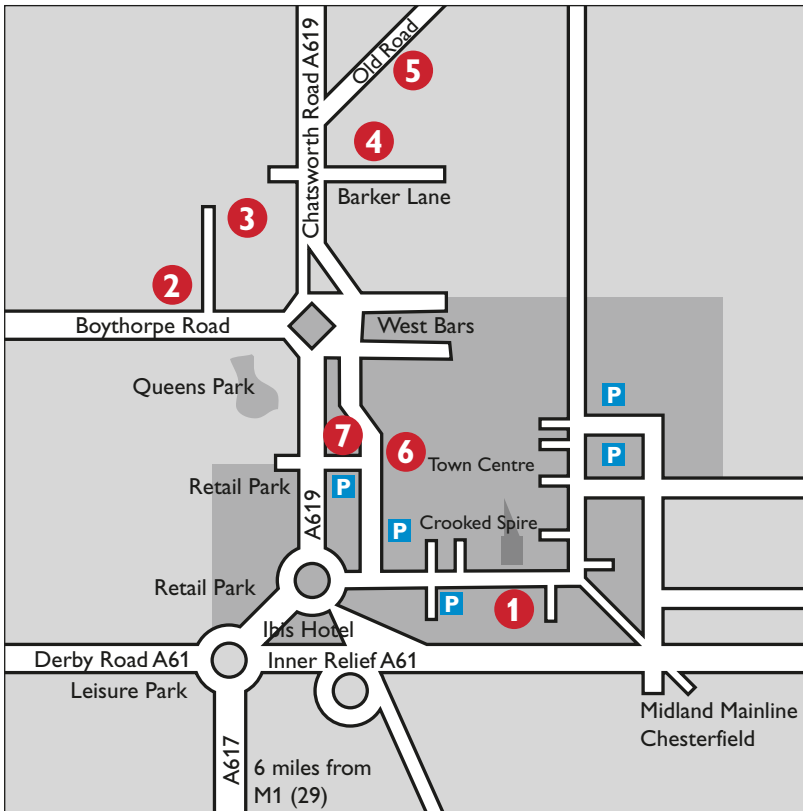

Directions to CSC Chesterfield

MANOR OFFICES BARKER LANE HIPPER HOUSE

**Old Road
Chesterfield
S40 3QT**

**Chesterfield
S40 1DY**

**Wheatbridge Road
Chesterfield
S40 2AB**

Tel: +44 (0)1246 214564
Fax: +44 (0)1246 214513

Tel: +44 (0)1246 214487
Fax: +44 (0)1246 214445

Tel: +44 (0)1246 553700
Fax: +44 (0)1246 553777

1 St Mary's Court
St Mary's Gate, Chesterfield S41 7TD
Postline: 5453 3749 Tel: 01246 293749

2 Rowland Hill House
Boythorpe Road, Chesterfield S49 1HQ
Postline: 5888 6514 Tel: 01246 546514

3 New Hipper House
Wheatbridge Road, Chesterfield S49 1HH
Postline: 5295 3492 Tel: 01246 553492

4 Barker Lane
Barker Lane, Chesterfield S40 1DY
Postline: 5403 4487 Tel: 01246 214487

5 Manor Offices
Old Road, Chesterfield S40 3QT
Postline: 5415 4564 Tel: 01246 214564

6 West Bars House (aka Bothams)
West Bars, Chesterfield S40 1AQ
Postline: 5309 2033 Tel: 01246 542033

7 No 1 Future Walk
West Bars, Chesterfield S49 1PF
Postline: 5309 2033 Tel: 01246 542033

By Road

Barker Lane Offices

1. Leave the M1 at junction 29 and join the A617 (signposted to Chesterfield).
2. At the first roundabout take the second exit towards the town centre.
3. At the second roundabout take the first exit (signposted to Baslow).
4. At the third roundabout take the second exit (signposted to Baslow) onto Chatsworth Road.
5. After passing a Ford car showroom and garage on your left, Barker Lane is on your right, however, you cannot turn directly right, you need to turn right after the pedestrian crossing, then turn right again to come back down Chatsworth Road. Barker Lane is your next left and CSC's office are on your left about 100 yards up the road.

Manor Offices

Follow instructions 1 - 4 above and then:

1. 5a. After passing a Ford car showroom and garage on your left, Barker Lane is on your right, however, you cannot turn directly right, you need to turn right after the pedestrian crossing, then go straight across the junction into Old Road. After the traffic lights, go straight on and Manor Offices are on your right, next to the Brampton Manor Health and Fitness Club.

Hipper House

Following instructions 1 - 3 above and then:

1. 4a. At the third roundabout take the first exit (Boythorpe Road).
2. 5a. Take the first right turn into Dock Walk. Hipper House is on the right hand side after Wickes.

By Rail

Chesterfield train station is in the town centre and is a ten minute taxi ride from Barker Lane, Manor Offices and Hipper House.

By Air

East Midlands International Airport, adjacent to the southern boundary of Derbyshire is the nearest airport. National Express Coaches run a service between the airport and Chesterfield.